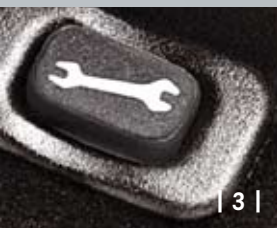

Making the connection in your vehicle.

Mercedes-Benz Tele Aid makes connecting easy with three buttons in your vehicle—the SOS, Wrench, and i-Buttons. Simply push the button you need and you will be put in contact with the appropriate Mercedes-Benz Response Personnel or service. The Mercedes-Benz Tele Aid system automatically transmits information about the vehicle and its location.

1 | SOS Button

Push the SOS Button to have us contact emergency services if you need help or see someone that does. Additionally, when an airbag or seatbelt Emergency Tensioning Device is deployed, the vehicle automatically notifies the Tele Aid Response Center.¹¹ If voice contact cannot be established with you or if you request assistance, emergency services will be notified.

| 1 |

2 | i-Button

Push the i-Button to get information—about your vehicle's systems, for directions, or to access a range of traffic and destination services. With the Mercedes-Benz Concierge⁹ package, the i-Button also connects you to the Mercedes-Benz Concierge, who can assist you by recommending hotels, making reservations, even ordering gifts.

| 2 |

3 | Wrench Button

Push the Wrench Button for roadside assistance. If you get a flat tire, run out of gas, see a warning light on your dash or for help with other mechanical issues, service personnel can be dispatched to assist.¹²

| 3 |

SEARCH & SEND

Where Internet convenience meets engineering excellence.

Send destination to your vehicle

Download your destinations at the touch of a button

Directions are displayed on your Navigation System