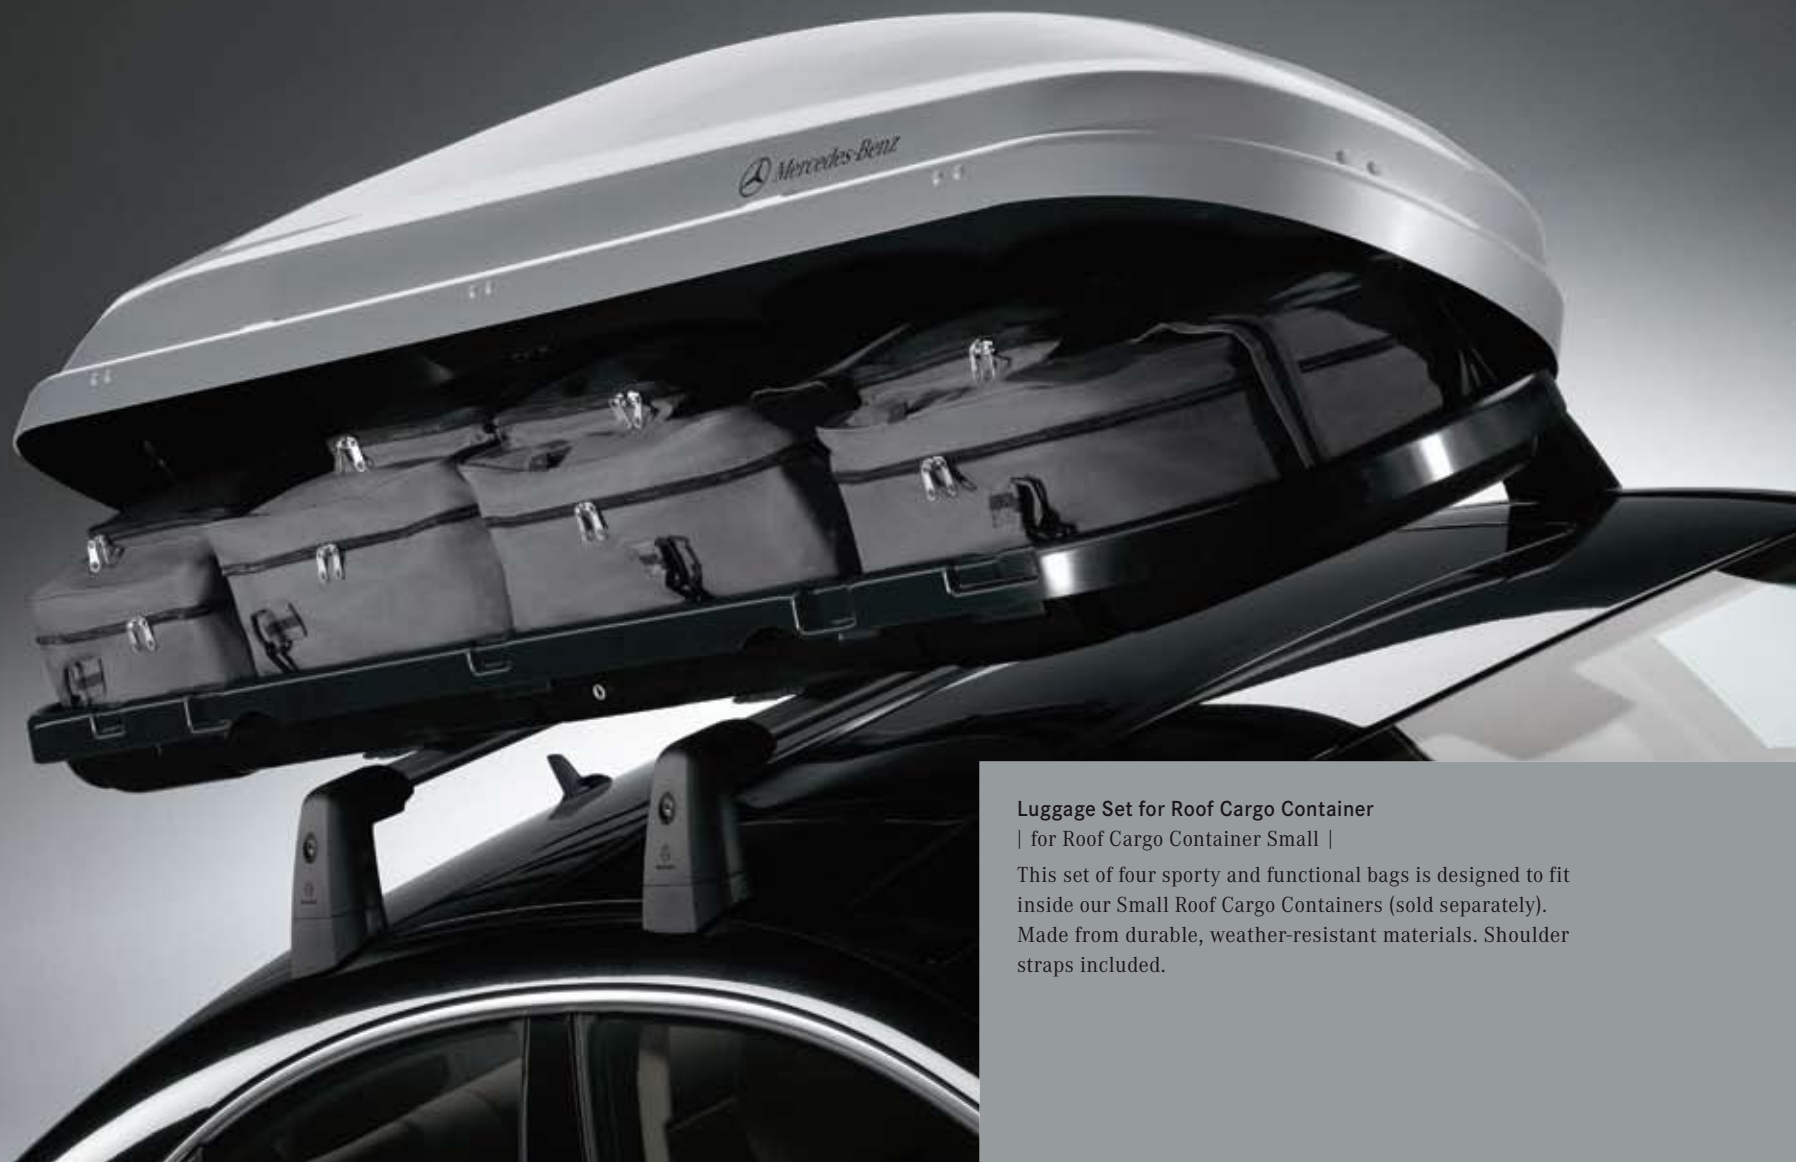

Luggage Set for Roof Cargo Container
| for Roof Cargo Container Small |

This set of four sporty and functional bags is designed to fit inside our Small Roof Cargo Containers (sold separately). Made from durable, weather-resistant materials. Shoulder straps included.