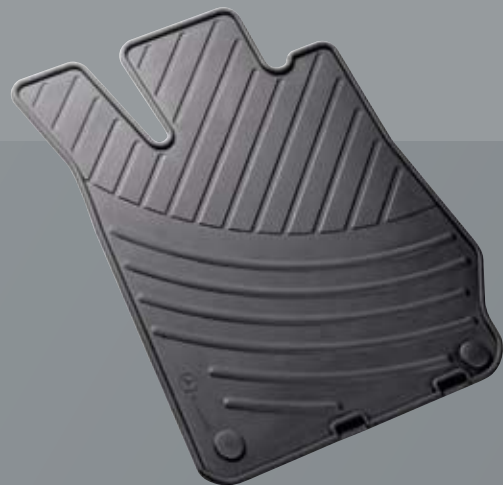

Roof Cargo Containers

Create additional space for sports equipment and luggage with one of our aerodynamic, high-quality roof containers designed to nicely complement your CLS. Constructed of lightweight, yet exceptionally durable, impact-tested thermoplastic material. Features pressurized struts for easy lid operation and a security lock. Comes in silver finish.

Small model holds 11.5 cubic feet. Medium model holds 14 cubic feet. Large model holds 16 cubic feet. All models have a maximum load capacity of 110 lbs. Requires Roof Rack Basic Carrier (sold separately).

All-Season Floor Mats

These custom-designed rubber floor mats are a great way to keep the carpet in your CLS-Class in top condition. Deep channels trap water, mud and melting snow. Easy to clean. Four mats per set. Available in black.

*Carrier Systems
Car Care*

UTILITY & CARE